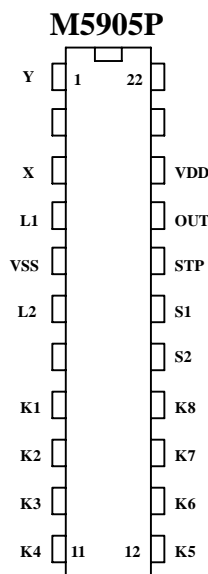

8 ANIMALS & MELODIES

8 鍵 語音音樂 IC

FEATURES 功能敘述

- 8 VOICES / MELODIES.
- Maximum of 64 sections, 512 notes.

	M5905-01	M5905-02
K1	SMALL WORLD	咕咕
K2	TWINKLE LITTLE	牛叫
K3	LONDON BRIDGE	狗叫
K4	DID YOU EVER SEE	鳥叫
K5	牛叫	喇叭聲
K6	鳥叫	警車聲
K7	青蛙叫	引擎聲
K8	咕咕	DID YOU EVER SEE

APPLICATION DIAGRAM 參考電路圖

MODE	S1	S2
OSH	VSS	VSS
OSH(SEQ)	VSS	VDD
LH	VDD	VSS
LH(SEQ)	VDD	VDD

*All specs and applications shown above subject to change without prior notice.

(以上電路及規格僅供參考,本公司得逕行修正)