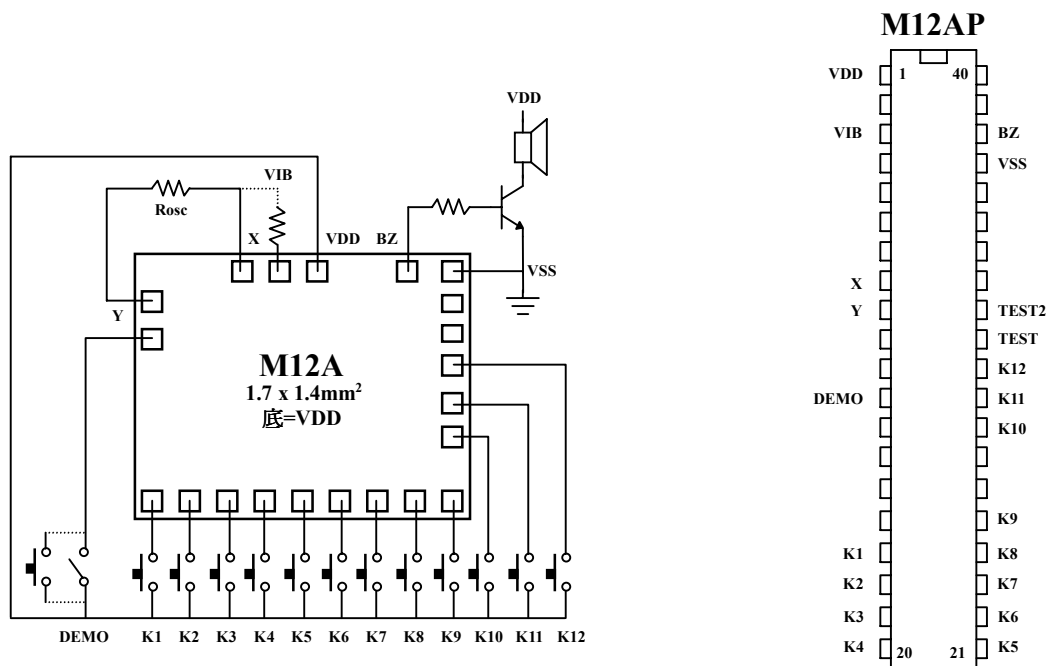

12 KEYS PIANO
8/12 DEMO TUNES

12 鍵 電 子 琴
12 鍵 8 首 歌

FEATURES 功能敘述

- 12 keys piano with 8/12 demo tunes.
- Built-in digital envelope.
- With vibration function.

| KEY | SONG LIST |
|-----|------------------|
| K1 | HAPPY BIRTHDAY |
| K2 | LITTLE STAR |
| K3 | JINGLE BELLS |
| K4 | LONDON BRIDGE |
| K5 | A LITTLE LAMB |
| K6 | ARE YOU SLEEPING |
| K7 | HOME SWEET HOME |
| K8 | ROW YOUR BOAT |
| K9 | HAPPY BIRTHDAY |
| K10 | LITTLE STAR |
| K11 | JINGLE BELLS |
| K12 | LONDON BRIDGE |

APPLICATION 產品應用

- Melody card, Melody module, Toys.

ELECTRICAL CHARACTERISTICS 電氣規格

(@V_{DD}=3V unless otherwise specified)

| Characteristics | Sym. | Min. | Typ. | Max. | Unit | REMARKS |
|----------------------------|------------------|------|------|------|------|----------------------------|
| 工作電壓 Operating Voltage | V _{DD} | 2 | 3 | 3.5 | V | |
| 工作電流 Operating Current | I _{OP} | — | 0.2 | 0.6 | mA | No load |
| 靜態電流 Quiescent Current | I _{SB} | — | 1 | 5 | μA | |
| 推動電流 BZ Driving Current | I _O | 3 | — | — | mA | @ V _{DS} =1V |
| 振盪頻率 Oscillator Frequency | F _{OSC} | — | 100 | — | KHz | External ± 30%, Rosc=180KΩ |
| 工作溫度 Operating Temperature | Temp. | 0 | 25 | 60 | °C | |

APPLICATION DIAGRAM 參考電路圖

*All specs and applications shown above subject to change without prior notice.
(以上電路及規格僅供參考,本公司得逕行修正)