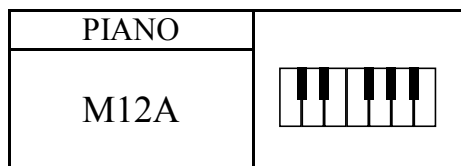

12 KEYS PIANO
8/12 DEMO TUNES

12 鍵 電 子 琴
12 鍵 8 首 歌

FEATURES 功能敘述

- 12 keys piano with 8/12 demo tunes.
- Built-in digital envelope.
- With vibration function.

| KEY | SONG LIST |
|-----|------------------|
| K1 | HAPPY BIRTHDAY |
| K2 | LITTLE STAR |
| K3 | JINGLE BELLS |
| K4 | LONDON BRIDGE |
| K5 | A LITTLE LAMB |
| K6 | ARE YOU SLEEPING |
| K7 | HOME SWEET HOME |
| K8 | ROW YOUR BOAT |
| K9 | HAPPY BIRTHDAY |
| K10 | LITTLE STAR |
| K11 | JINGLE BELLS |
| K12 | LONDON BRIDGE |