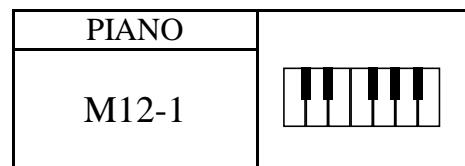

12 KEYS PIANO
8/12 DEMO TUNES

12 鍵 電 子 琴
12 鍵 8 首 歌

FEATURES 功能敘述

- 12 keys piano with 8/12 demo tunes.
- Built-in digital envelope.
- With vibration function.

KEY	SEC
K1	12
K2	13
K3	9
K4	13
K5	12
K6	9
K7	13
K8	10
K9	12
K10	13
K11	9