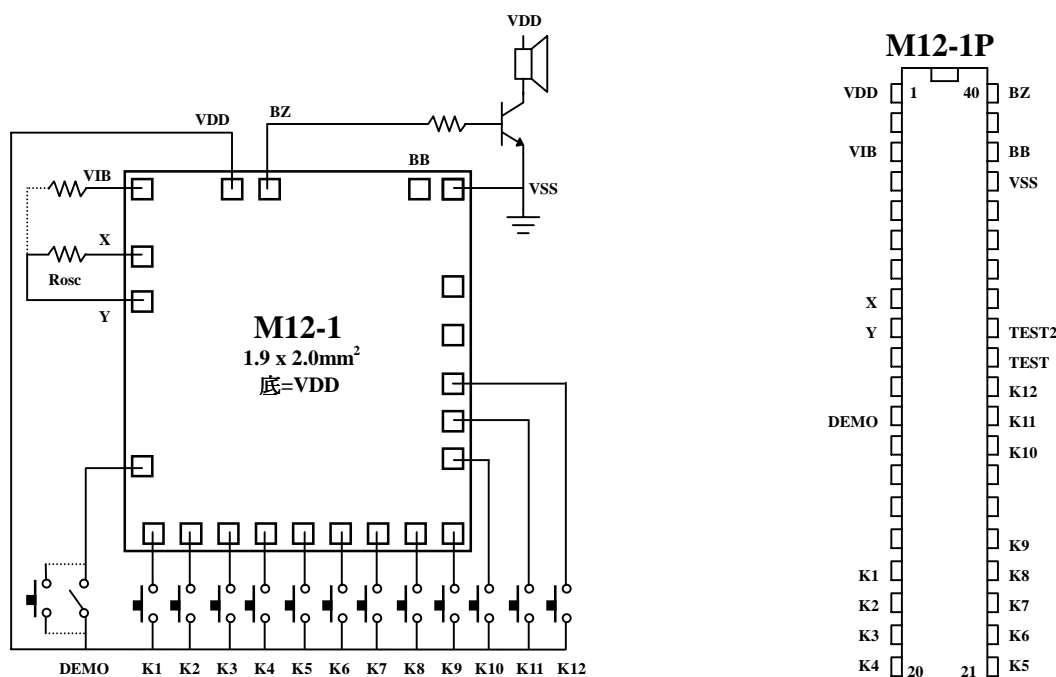

APPLICATION 產品應用

- Melody card, Melody module, Toys.

ELECTRICAL CHARACTERISTICS 電氣規格

(@V_{DD}=3V unless otherwise specified)

Characteristics	Sym.	Min.	Typ.	Max.	Unit	REMARKS
工作電壓 Operating Voltage	V _{DD}	2	3	3.5	V	
工作電流 Operating Current	I _{OP}	—	0.2	0.6	mA	No load
靜態電流 Quiescent Current	I _{SB}	—	1	5	μA	
推動電流 BZ Driving Current	I _O	3	—	—	mA	@ V _{DS} =1V
振盪頻率 Oscillator Frequency	F _{OSC}	—	100	—	KHz	External±30%, R _{osc} =200KΩ
工作溫度 Operating Temperature	Temp.	0	25	60	°C	

APPLICATION DIAGRAM 參考電路圖

*All specs and applications shown above subject to change without prior notice.

(以上電路及規格僅供參考,本公司得逕行修正)