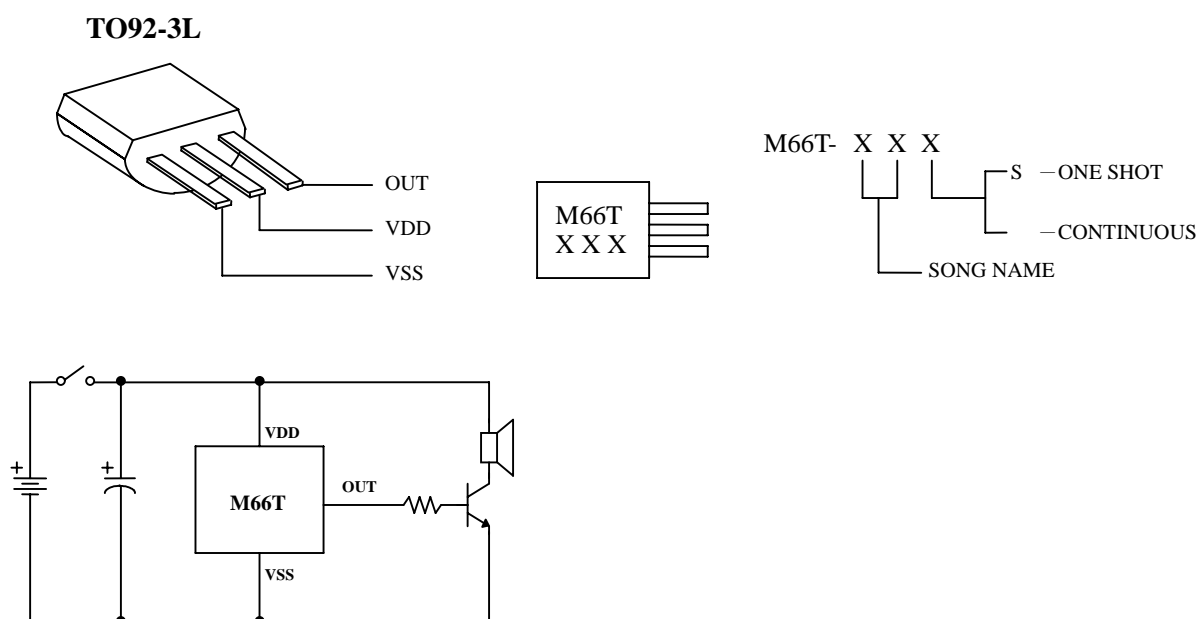

TO-92 MELODY
TRANSISTOR TYPE

電晶體包裝音樂 IC

MELODY	
M66T	

FEATURES 功能敘述

• Operating mode :

Continuous mode : Normal.

OSH mode : Optional.

P/N	SONG LIST
M66T-32	CUCKOO WALTZ
M66T-19	FOR ALICE
M66T-08	HAPPY BIRTHDAY
M66T-05	SWEET HOME
M66T-68	SMALL WORLD
M66T-11	LOVE ME TENDER
M66T-26	ROCK-A-BY BABY
M66T-18	WEDDING MARCH
M66T-01	XMAS 3 SONGS

APPLICATION 產品應用

- Telephone system, Musical instruments etc..

ELECTRICAL CHARACTERISTICS 電氣規格

(@V_{DD}=3V unless otherwise specified)

Characteristics	Sym.	Min.	Typ.	Max.	Unit	REMARKS
工作電壓 Operating Voltage	V_{DD}	—	3	3.5	V	
工作電流 Operating Current	I_{OP}	—	0.1	0.5	mA	No load
推動電流 BZ Driving Current	I_O	1	—	—	mA	@V_{DS}=1V
振盪頻率 Oscillator Frequency	F_{OSC}	—	100	—	KHz	±30% TOL.
工作溫度 Operating Temperature	Temp.	0	25	60	°C	

APPLICATION DIAGRAM 參考電路圖

*All specs and applications shown above subject to change without prior notice.

(以上電路及規格僅供參考,本公司得逕行修正)